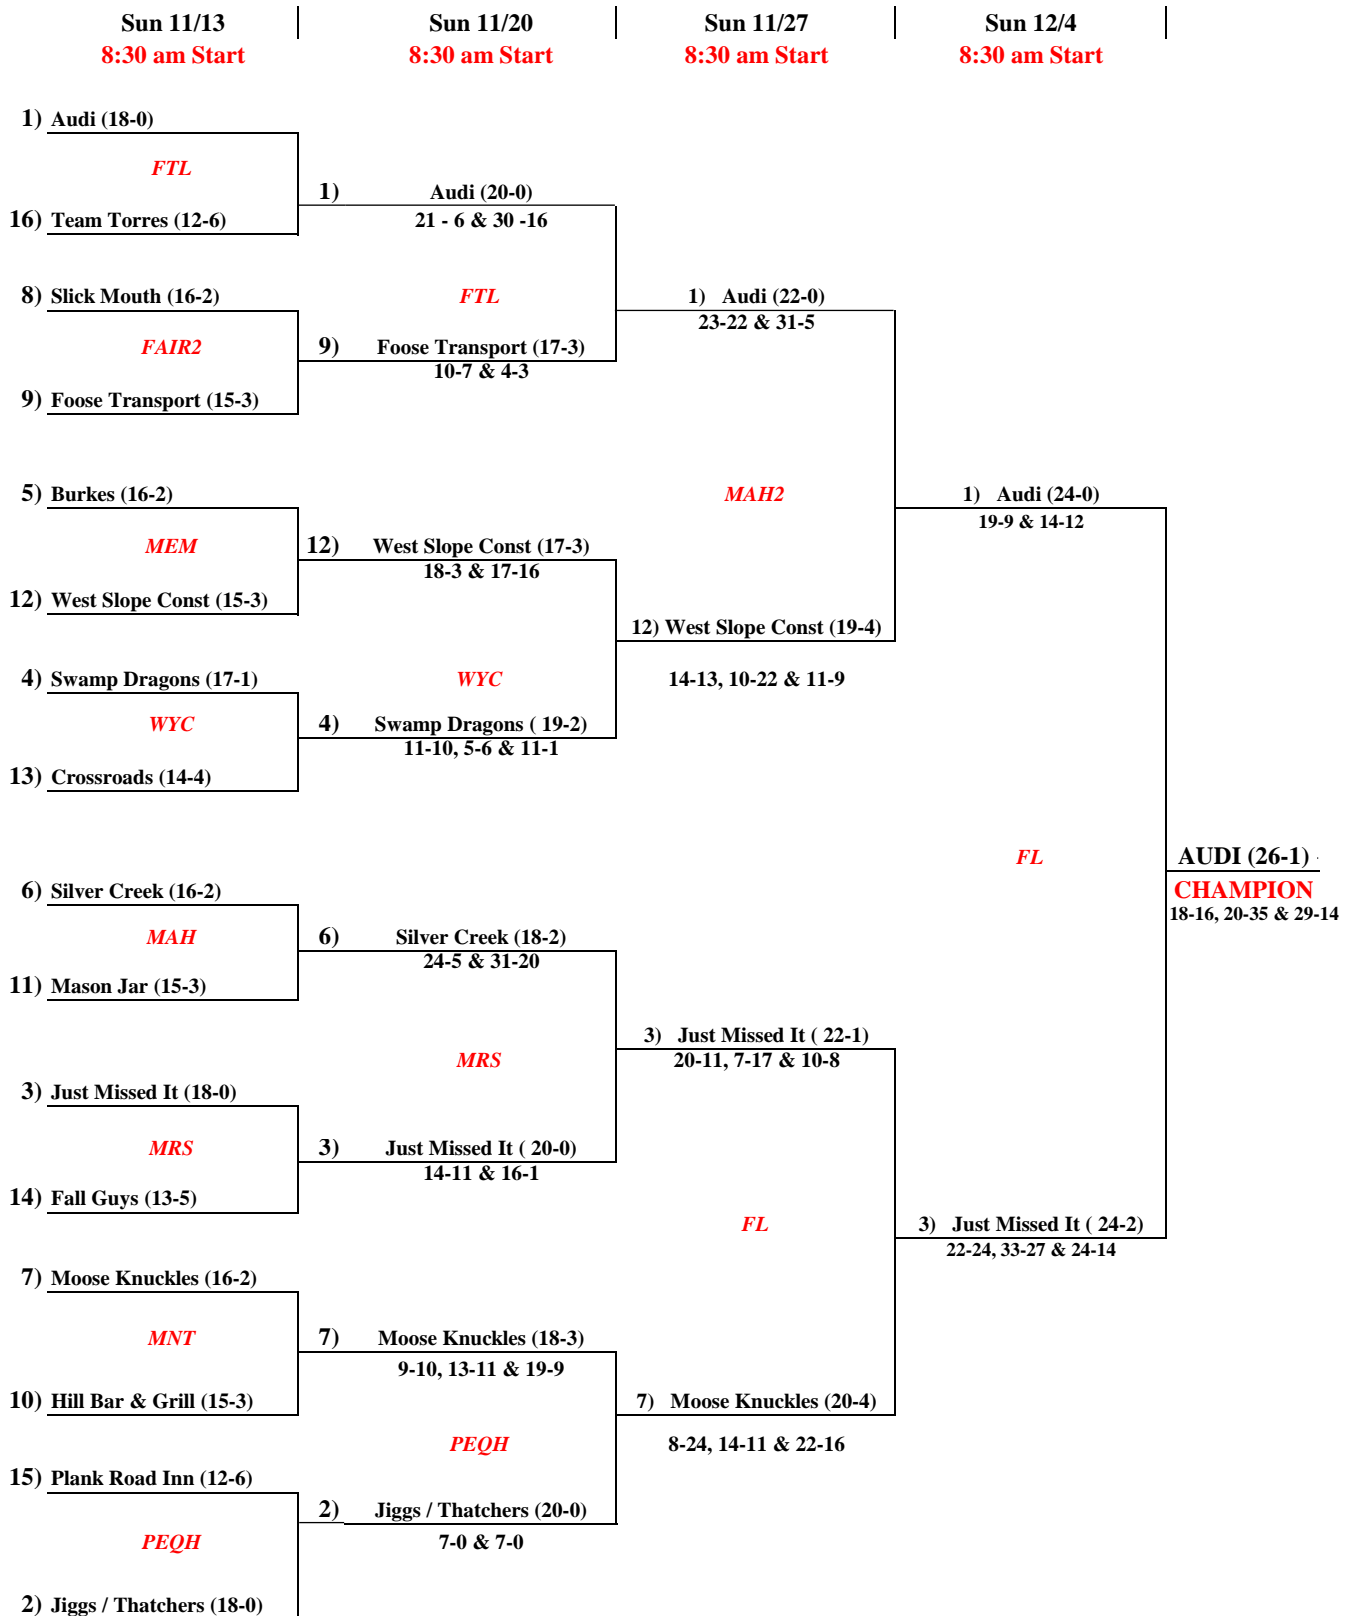

2011 Double AA Sports "A" Fall Playoff Bracket

- All rounds are best of 3 with higher seed home in games 1 & 3
- Umpires will have softballs for all playoff games