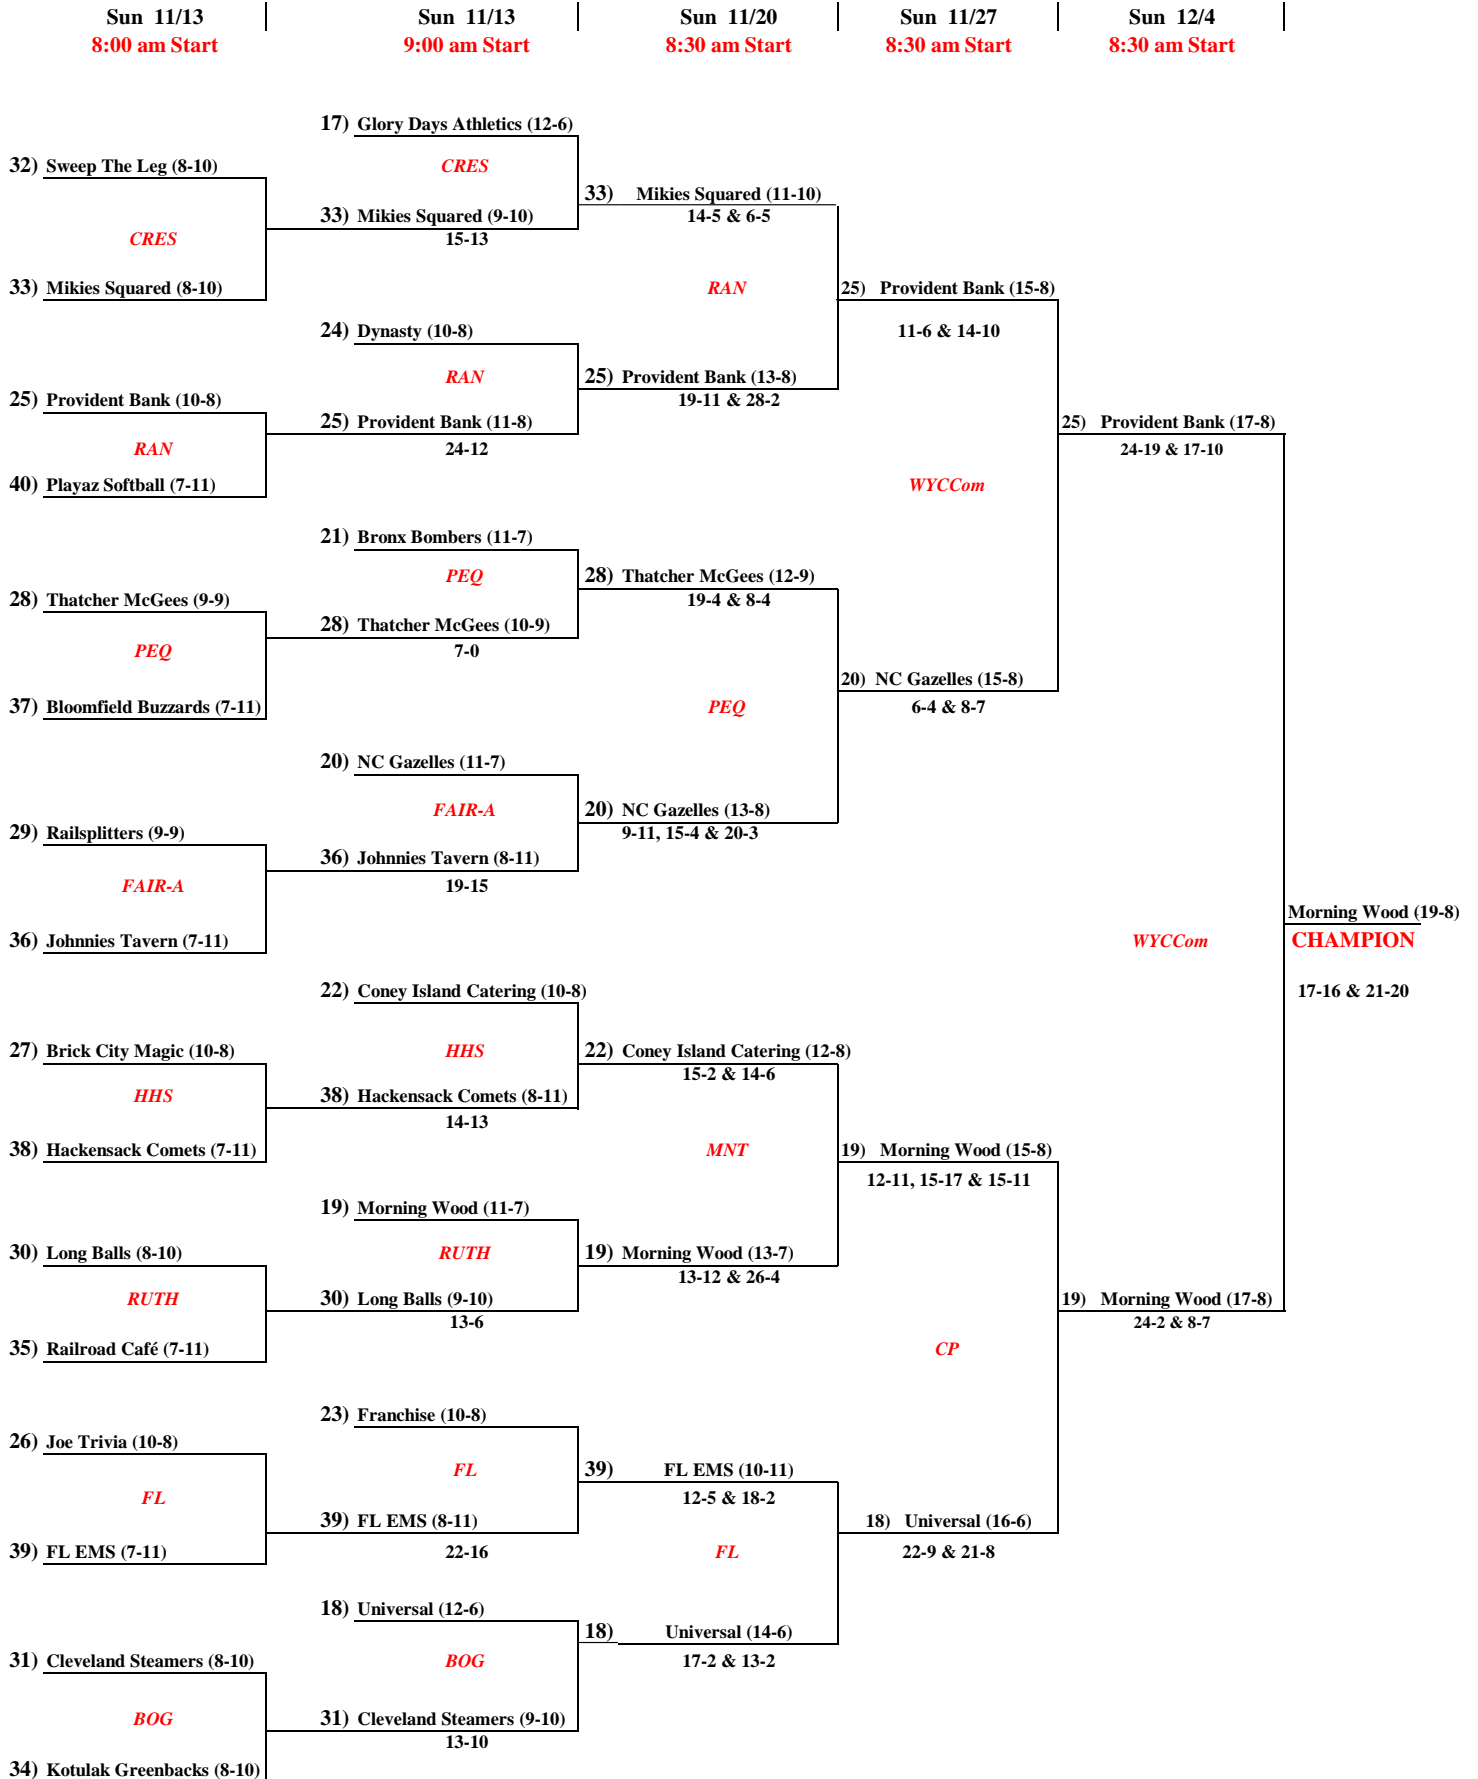

2011 Double AA Sports "B" Fall Playoff Bracket

SINGLE ELIMINATION

- All rounds are best of 3 with higher seed home in games 1 & 3, Except 1st Round at 8am 11/13
- Umpires will have softballs for all playoff games