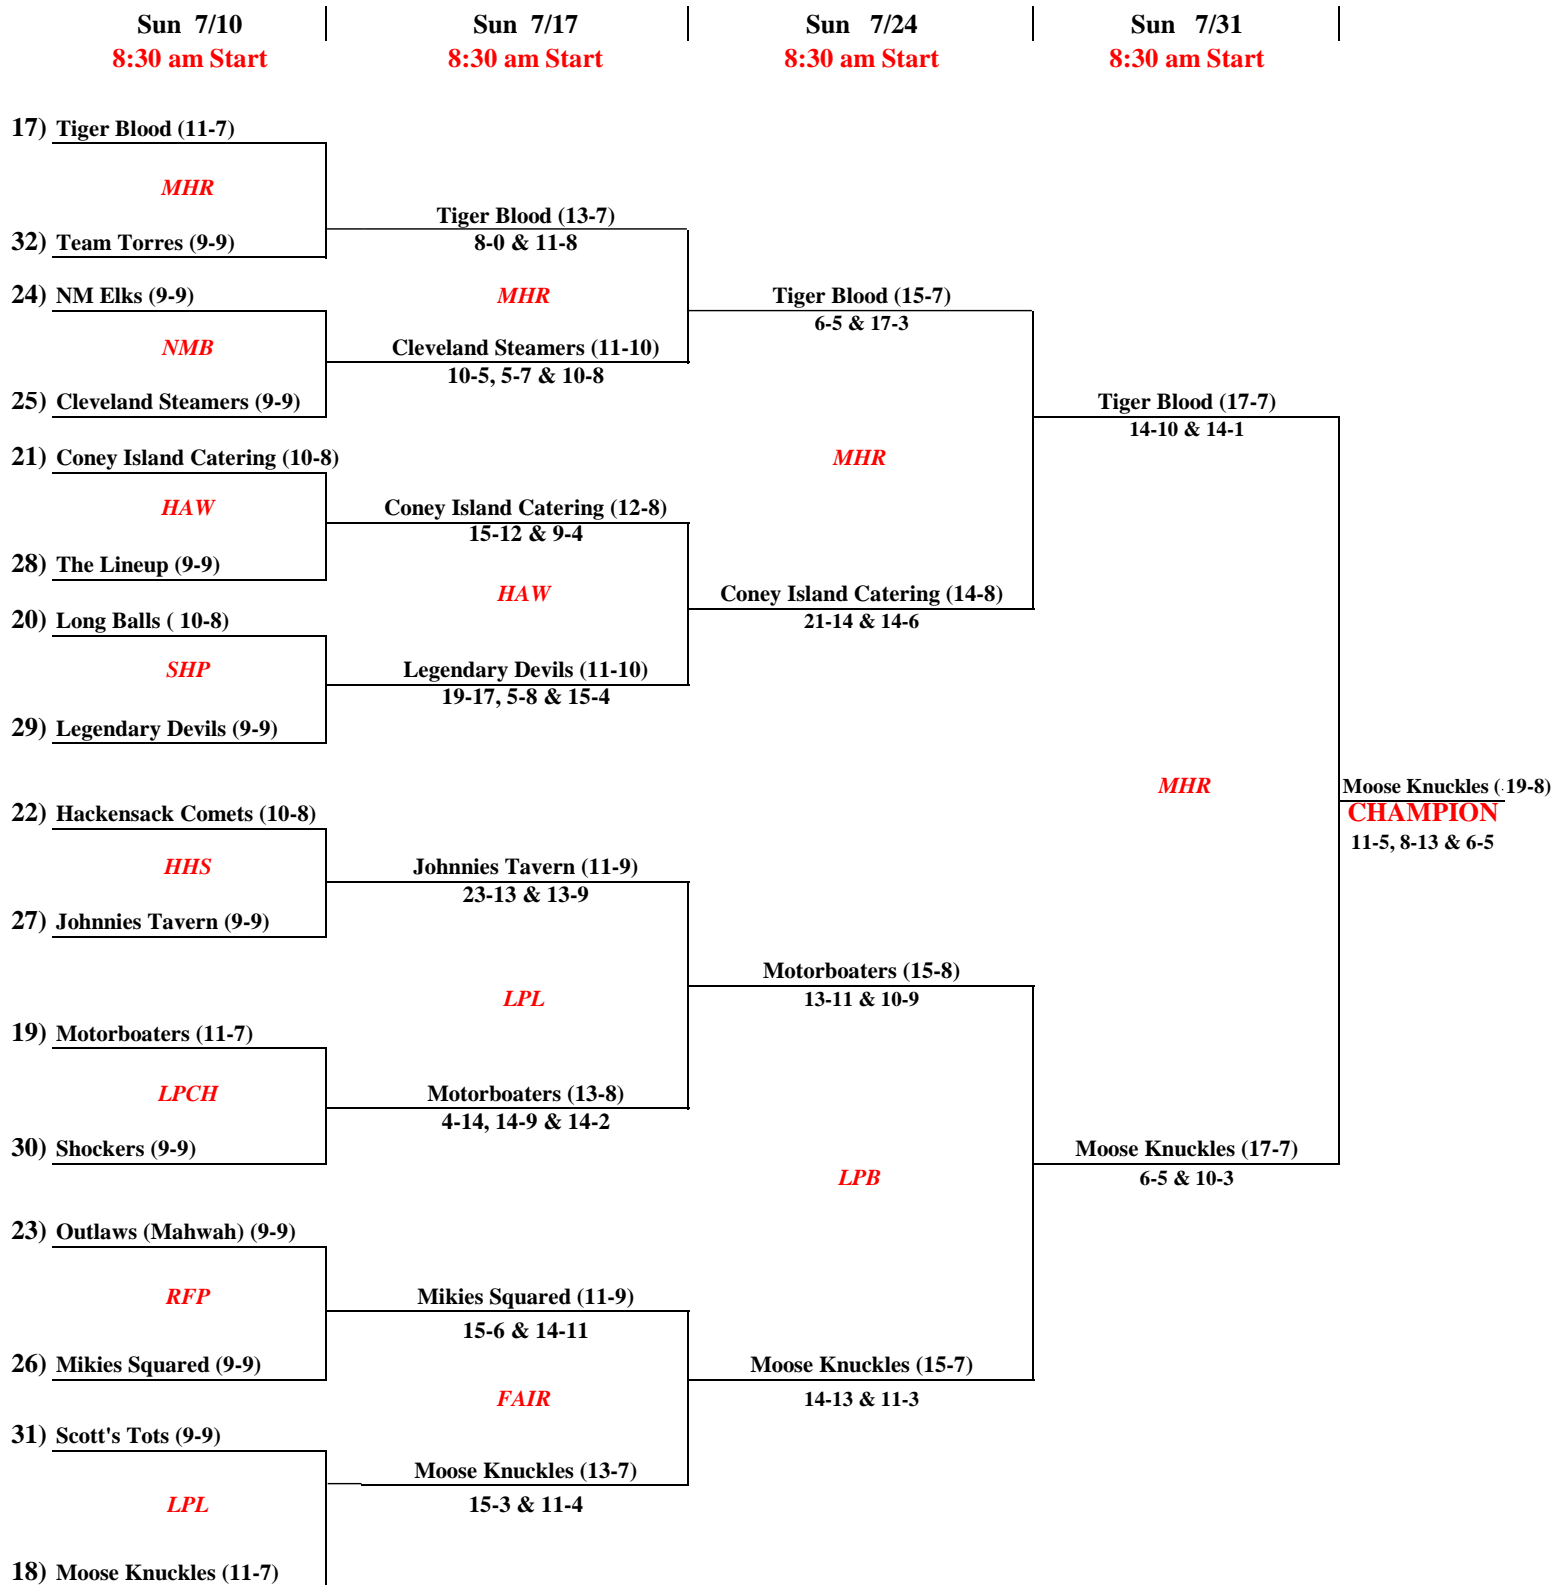

2011 Double AA Sports "B" Spring Playoff Bracket

- All rounds are best of 3 with higher seed home in games 1 & 3
- Umpires will have softballs for all playoff games